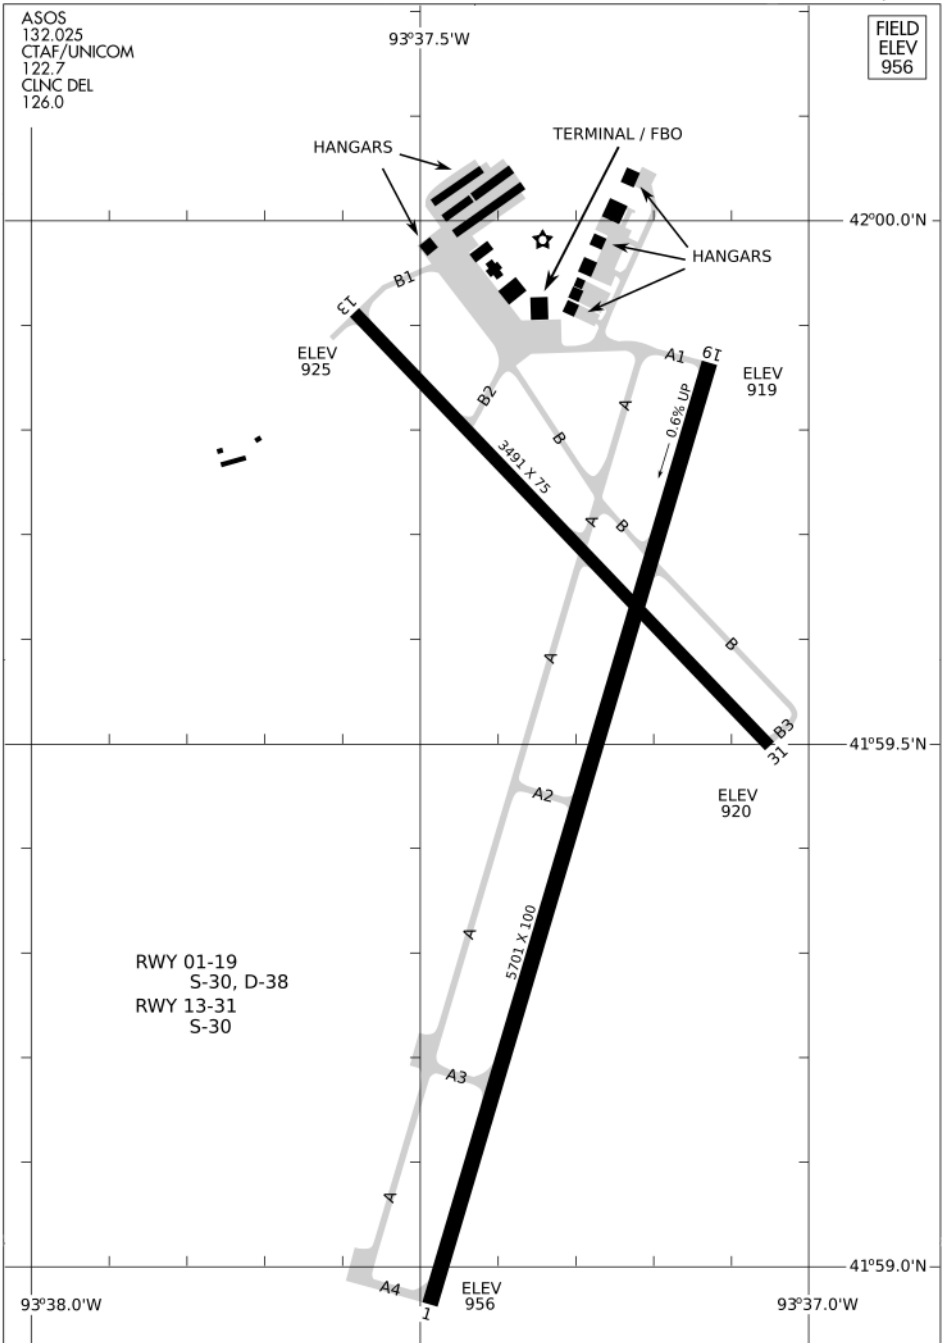

17137
AIRPORT DIAGRAM

AMES MUNI (AMW)
AMES, IOWA

**** Not For Navigation ****

ASOS
132.025
CTAF/UNICOM
122.7
CLNC DEL
126.0

FIELD
ELEV
956

**** Not For Navigation ****

**** Not For Navigation ****

AIRPORT DIAGRAM
17137